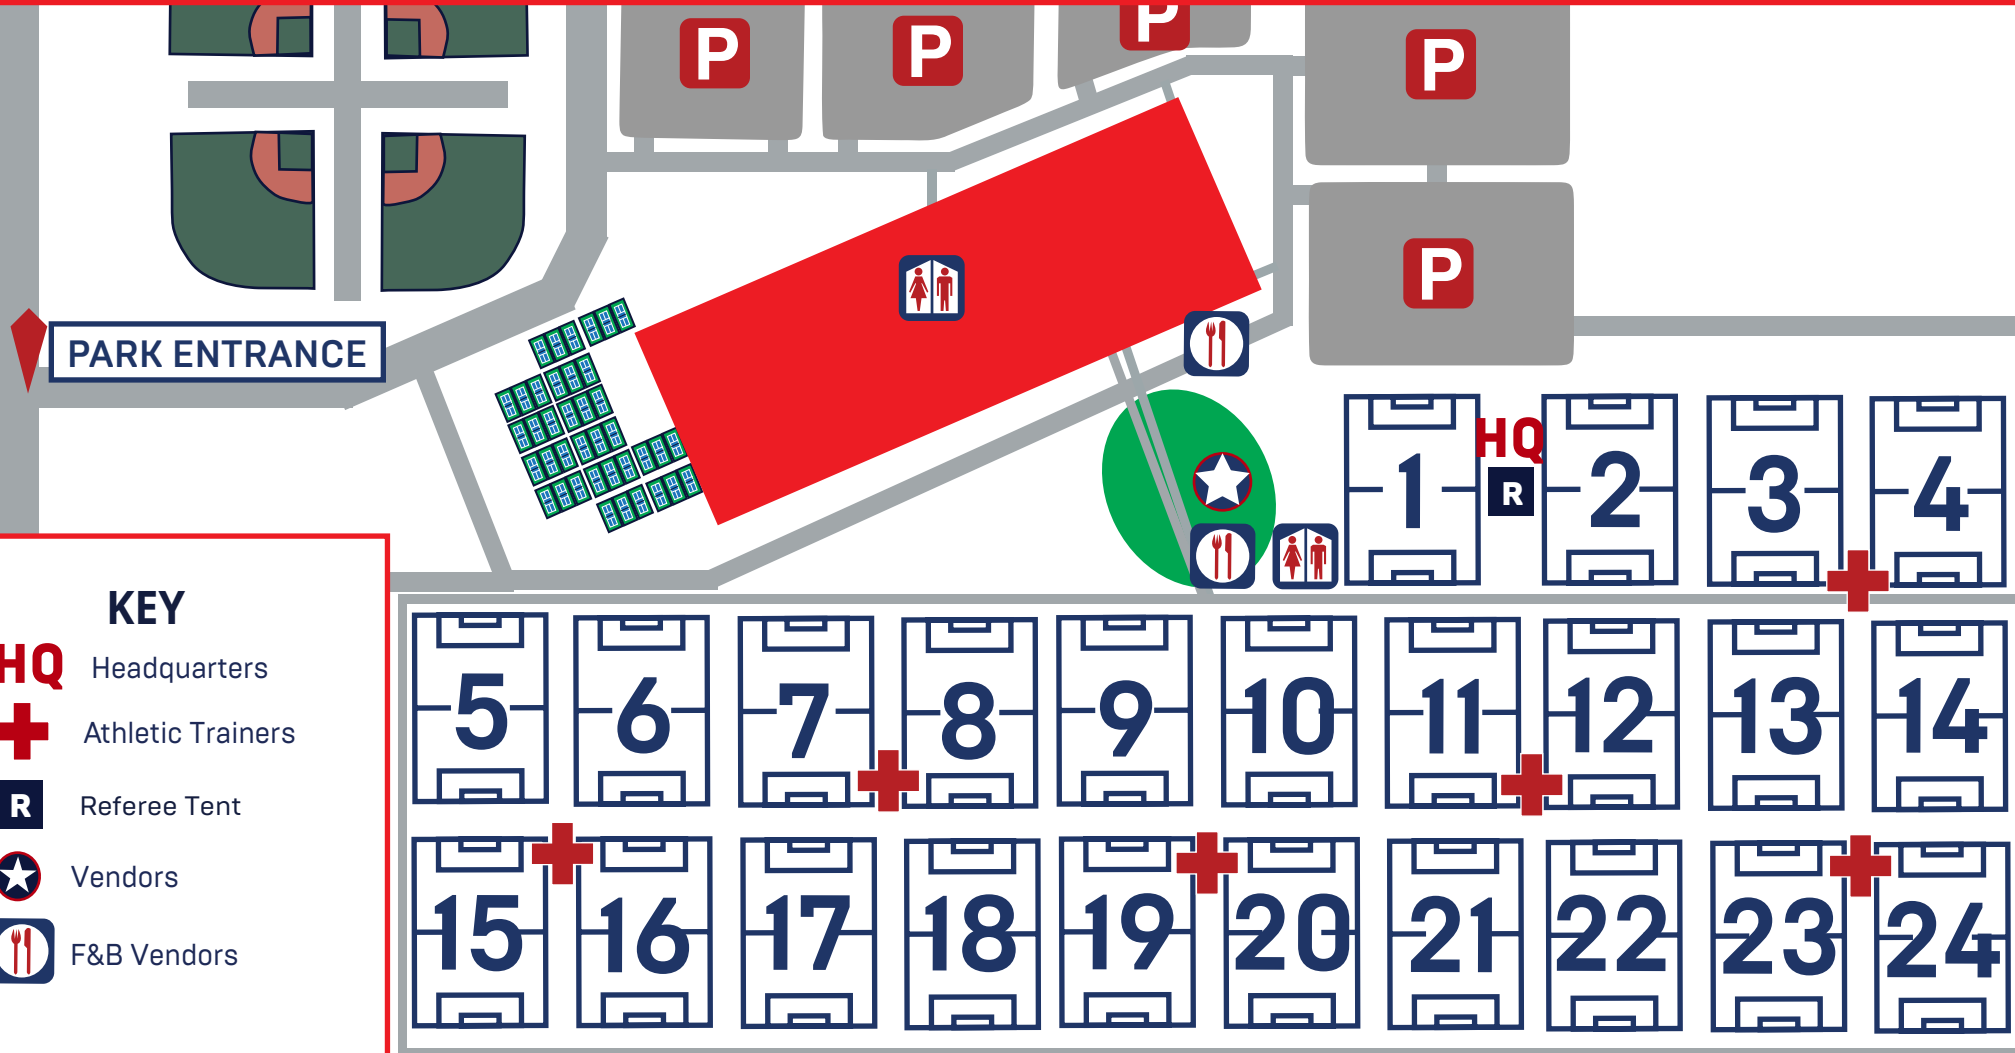

ARIZONA ATHLETIC GROUNDS

6321 S ELSWORTH ROAD, MESA, AZ 85212

KEY

- HQ** Headquarters
- +** Athletic Trainers
- R** Referee Tent
- ★** Vendors
- 🍴** F&B Vendors

EA/MLSNext 2 2026