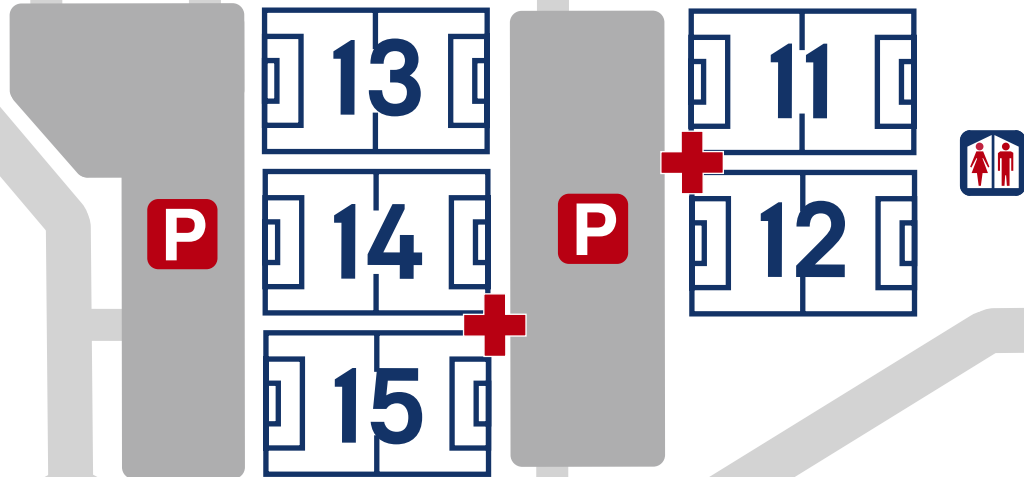

# EPIC SPORTS PARK

1200 EPIC LANE, PROVO, UT 84601

2770 WEST

PARK ENTRANCE

2470 WEST