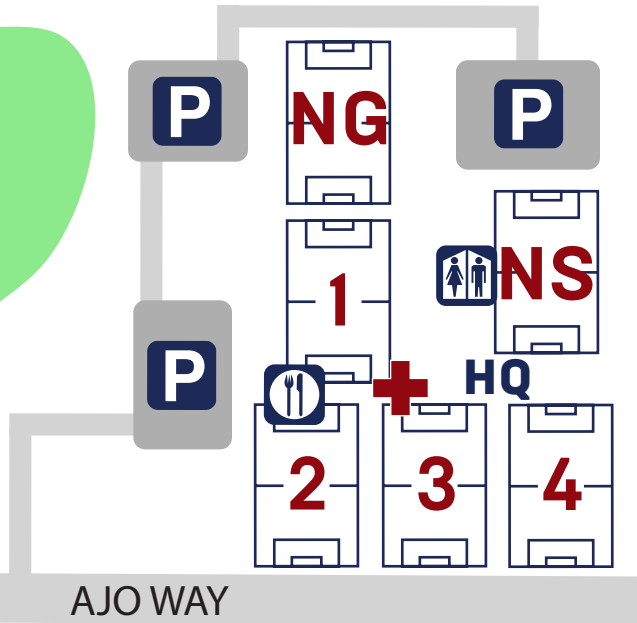

## FIELD MAP

**NORTH COMPLEX**  
2817 E. Ajo Way  
Tucson, AZ 85713

**SOUTH COMPLEX**  
2343 E. Tournament Way  
Tucson, AZ 85713

- HQ** HEADQUARTERS
- VENDORS
- ATHLETIC TRAINERS
- FOOD & DRINK
- RESTROOMS
- DIRECTOR & COACH HOSPITALITY

KINO BLVD

AJO WAY

INTERSTATE 10

E. BENSON HWY

E. IRVINGTON RD

S. COUNTRY CLUB RD