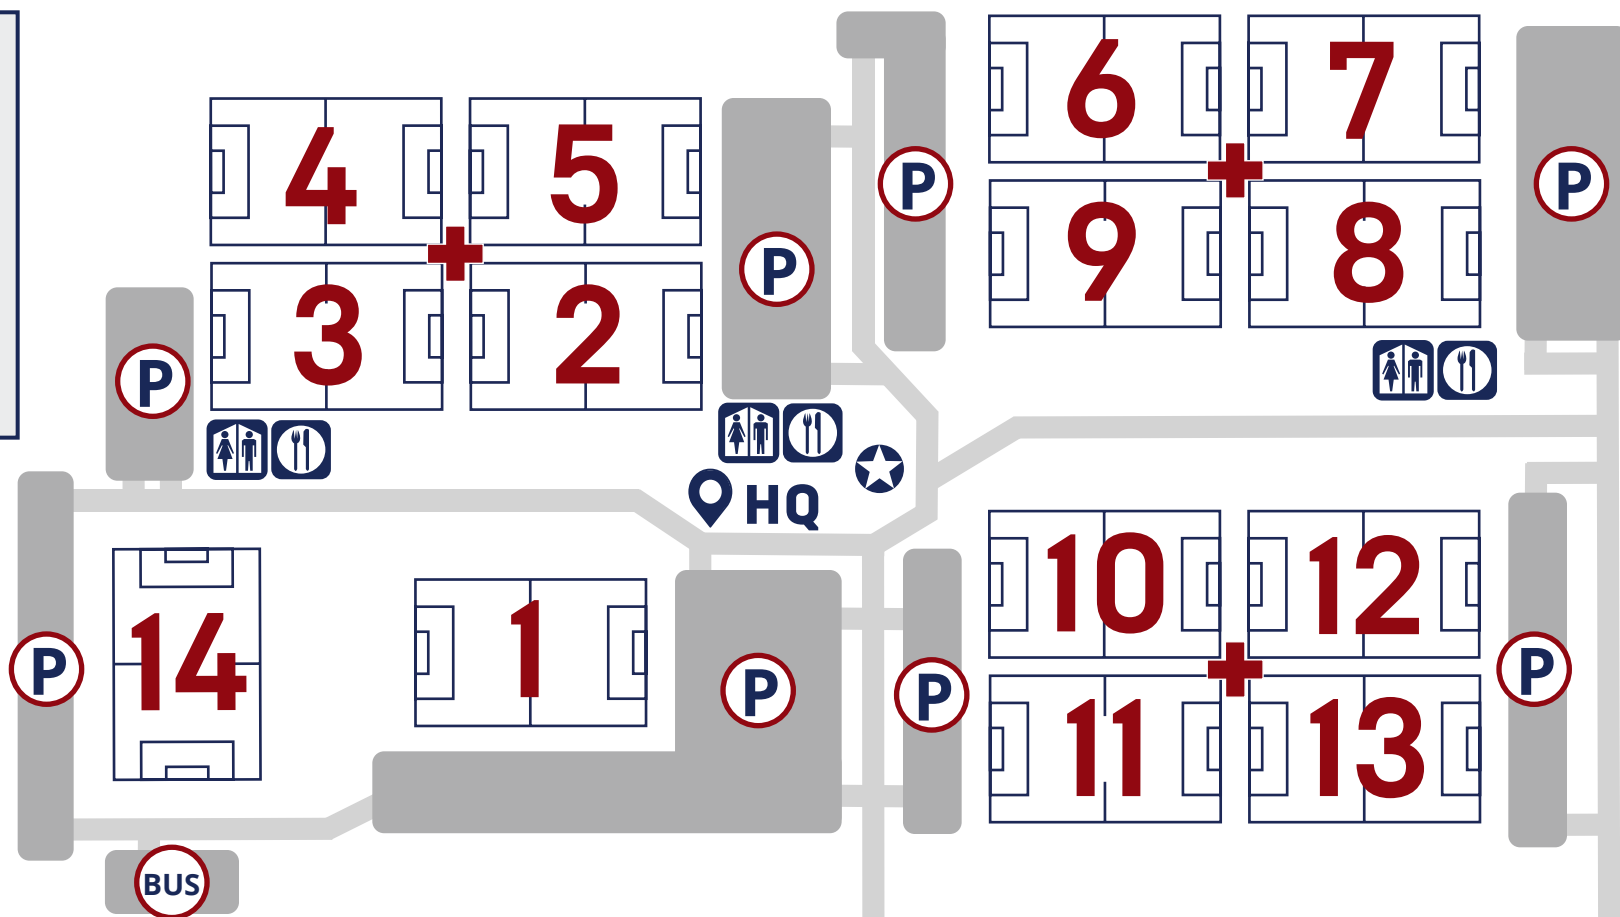

LEAGUE

CREVE COEUR PARK

FIELD MAP

2350 CREVE COEUR MILL ROAD ST. LOUIS, MO 63146

- HQ** HEADQUARTERS
- VENDORS
- ATHLETIC TRAINERS
- FOOD & DRINK
- RESTROOMS
- COLLEGE COACH HOSPITALITY

CREVE COEUR MILL RD.