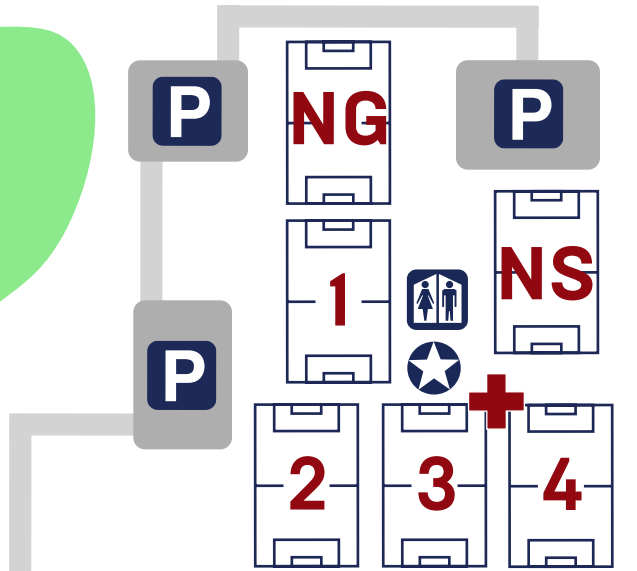

KINO SPORTS COMPLEX

FIELD MAP

NORTH COMPLEX
2817 E. Ajo Way
Tucson, AZ 85713

SOUTH COMPLEX
2343 E. Tournament Way
Tucson, AZ 85713

- HQ** HEADQUARTERS
- VENDORS
- ATHLETIC TRAINERS
- FOOD & DRINK
- RESTROOMS
- COLLEGE COACH HOSPITALITY

KINO BLVD

AJO WAY

INTERSTATE 10

E. BENSON HWY

E. IRVINGTON RD

S. COUNTRY CLUB RD