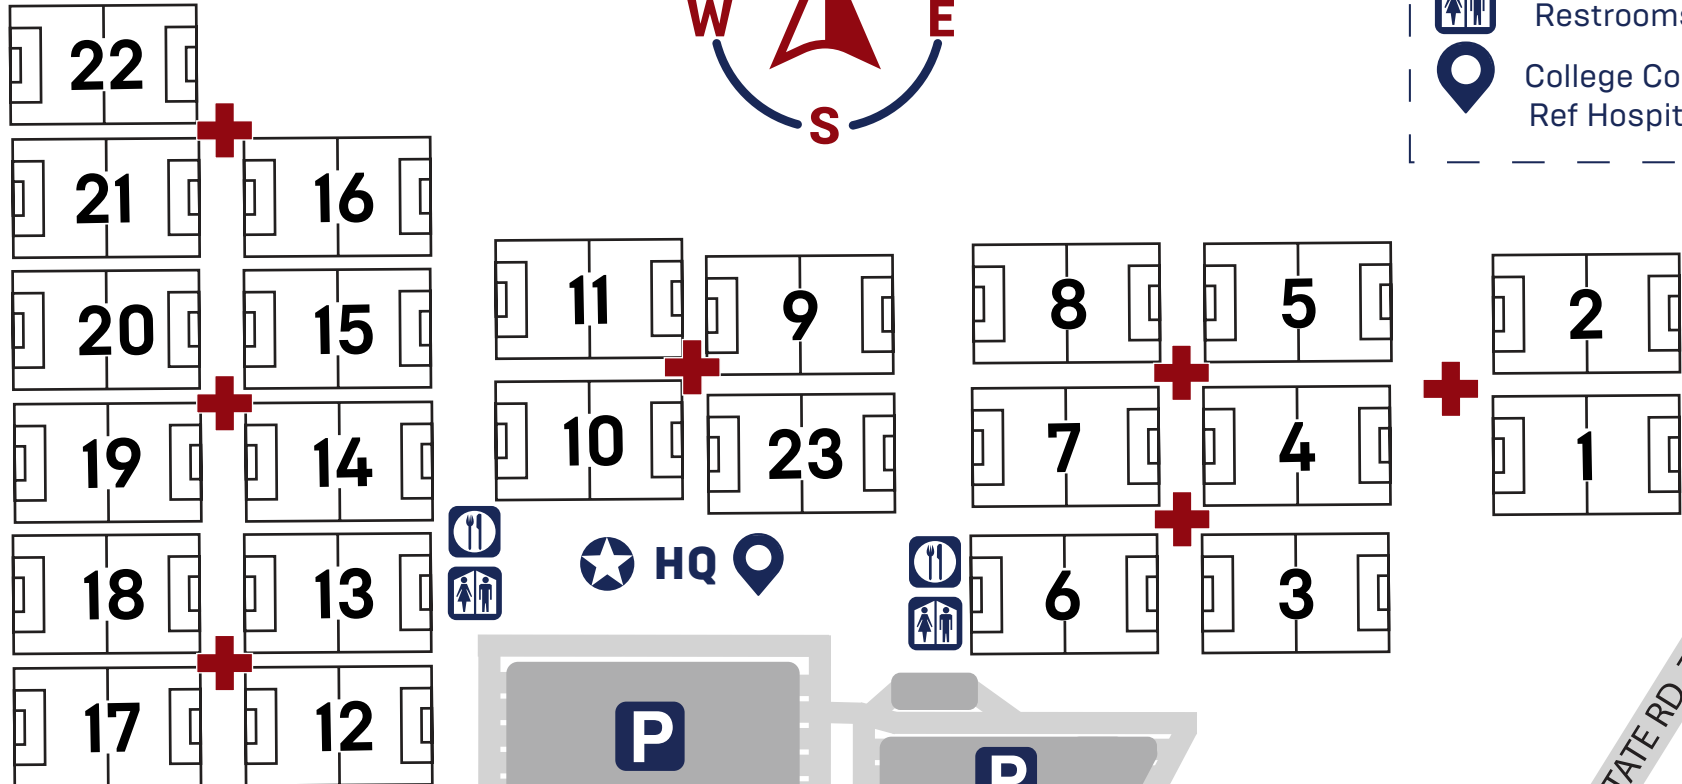

PREMIER SPORTS CAMPUS AT LAKEWOOD RANCH

FIELD MAP

5895 Post Boulevard Lakewood Ranch, FL 34211

- HQ** Headquarters
- Vendors
- Athletic Trainers
- Food & Drink
- Restrooms
- College Coach/
Ref Hospitality

POST BOULEVARD

STATE RD. 70 E